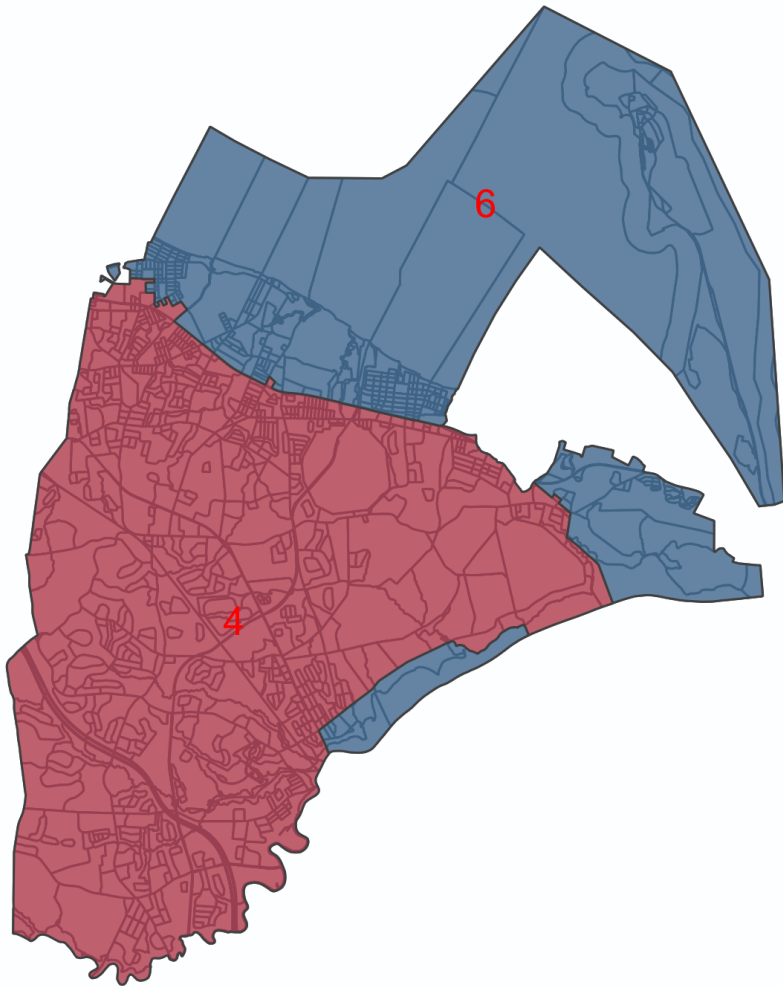

# New Jersey Congressional Districts 2022-2031

## Middletown

Adopted by the New Jersey Congressional Redistricting Commission on December 22, 2021

0 0.4 0.8 1.2 mi